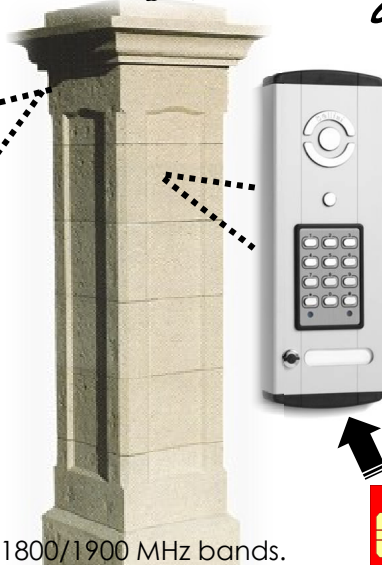

GSM-COM 3B Range

- GSM intercom using mobile cell phone networks, 850/900/1800/1900 MHz bands.
- No range limit.
- Rings up to 3 telephone numbers in sequence when call button pressed.
- Gate / Door release relay built in, simply press the star key to open!
- Access control for up to 100 numbers using caller ID, at no call cost to users (ring intercom to open gate or door).

GSM-3B

Entry level system with a modern brushed aluminium speech panel. Chrome trim.

GSM-3BK

Brushed aluminium panel with keypad built in. Chrome trim and buttons.